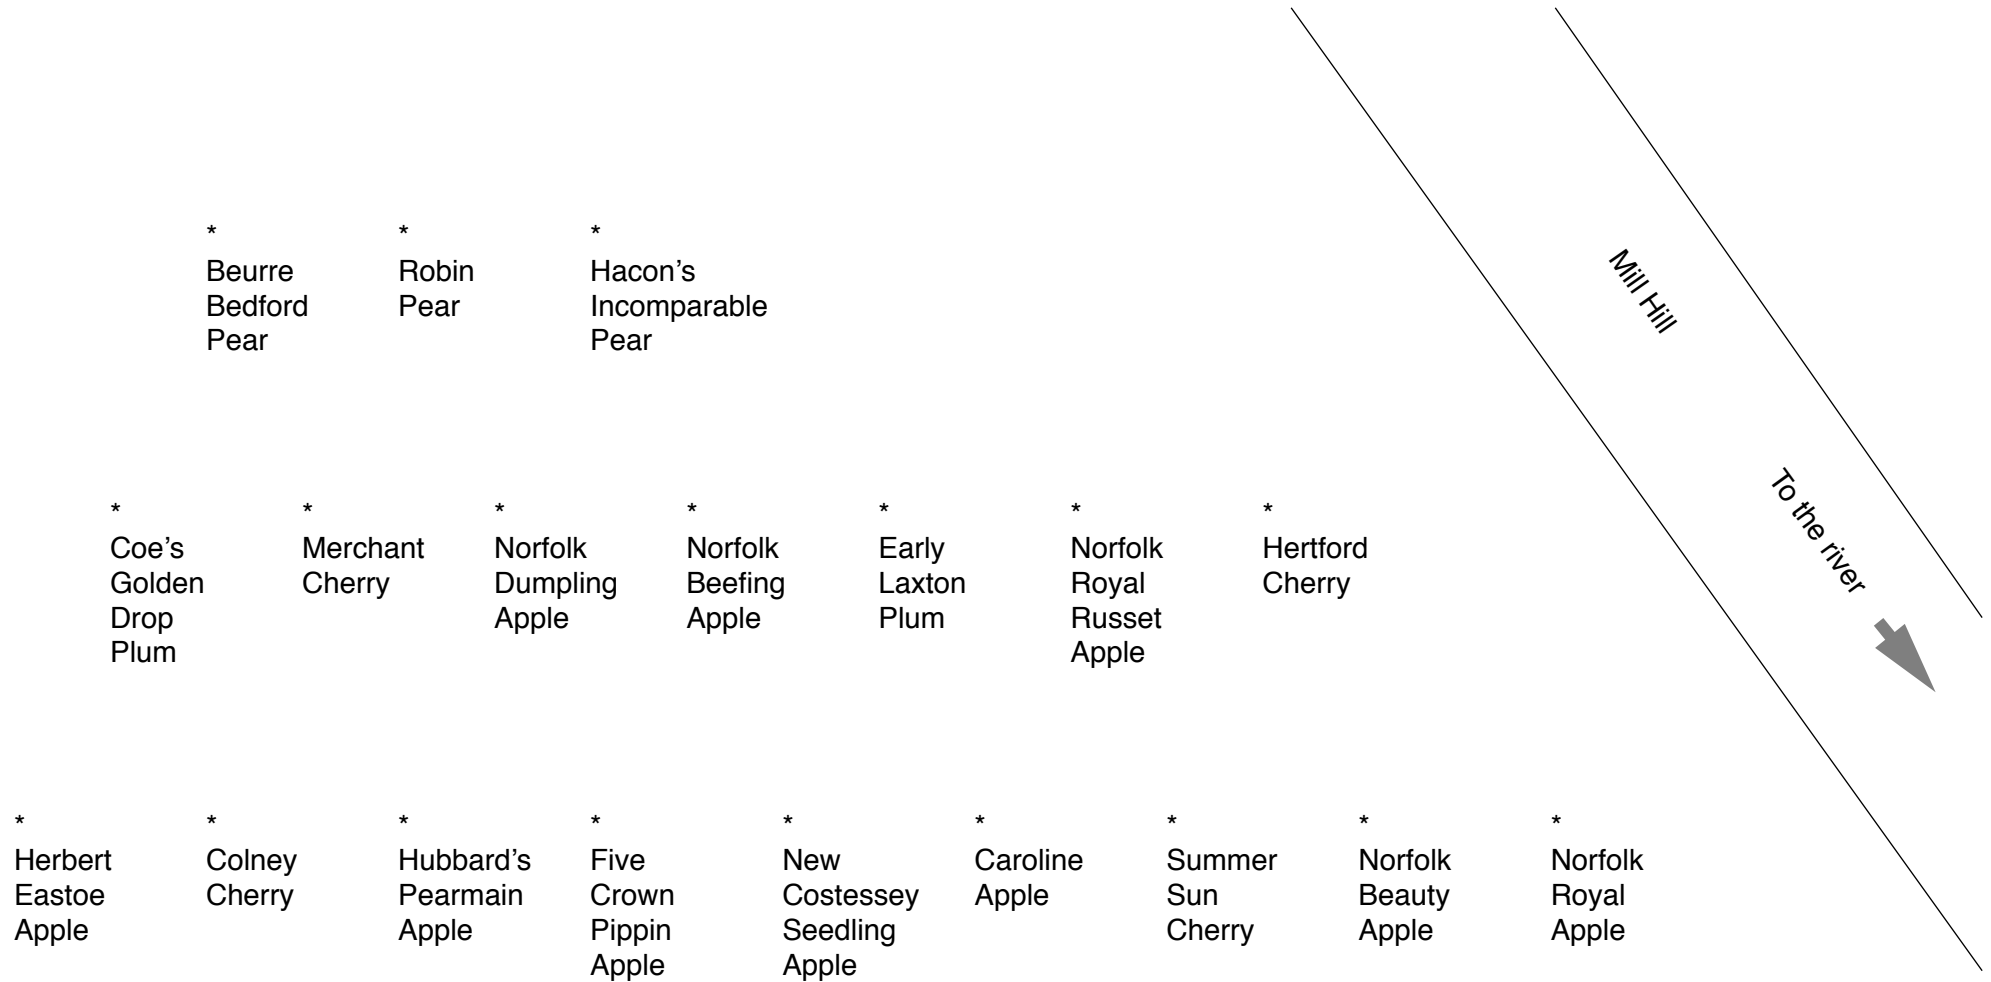

Bramerton Community Orchard Planting diagram

March 2016

NORTH